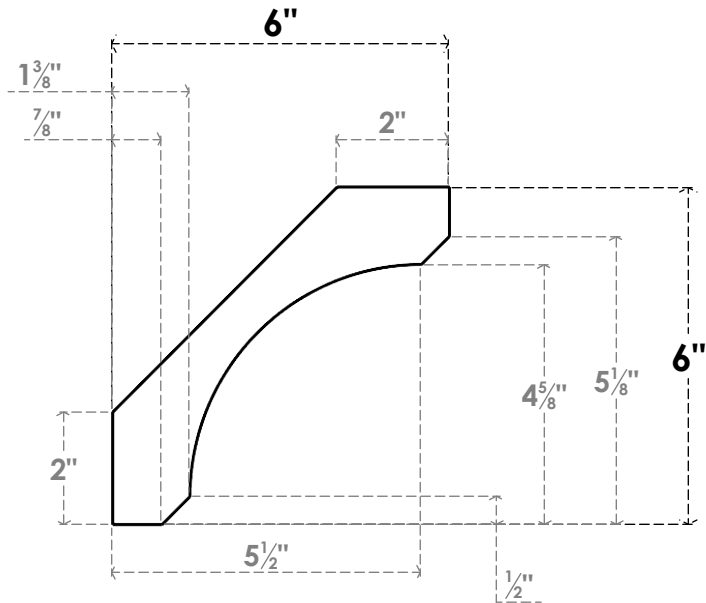

ITEM NUMBER: BRCPC060X06000X06000LEC

6"W X 6"D X 6"H LEGACY ARCHITECTURAL GRADE PVC CLOSED KNEE BRACE

SIDE PROFILE

FRONT PROFILE

ISOMETRIC

EKENA MILLWORK
2300 WEST MAIN ST.
CLARKSVILLE, TX 75426
TOLL FREE: 866-607-0453
WWW.EKENAMILLWORK.COM