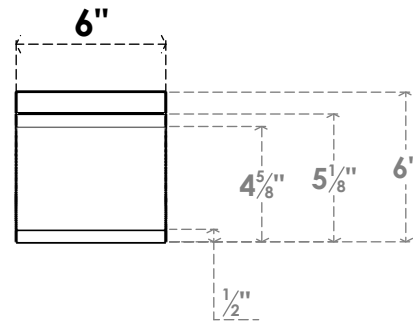

ITEM NUMBER: BRCPC060X06000X06000LEC

6"W X 6"D X 6"H LEGACY ARCHITECTURAL GRADE PVC CLOSED KNEE BRACE

SIDE PROFILE

FRONT PROFILE

ISOMETRIC

EKENA MILLWORK
2300 WEST MAIN ST.
CLARKSVILLE, TX 75426
TOLL FREE: 866-607-0453
WWW.EKENAMILLWORK.COM